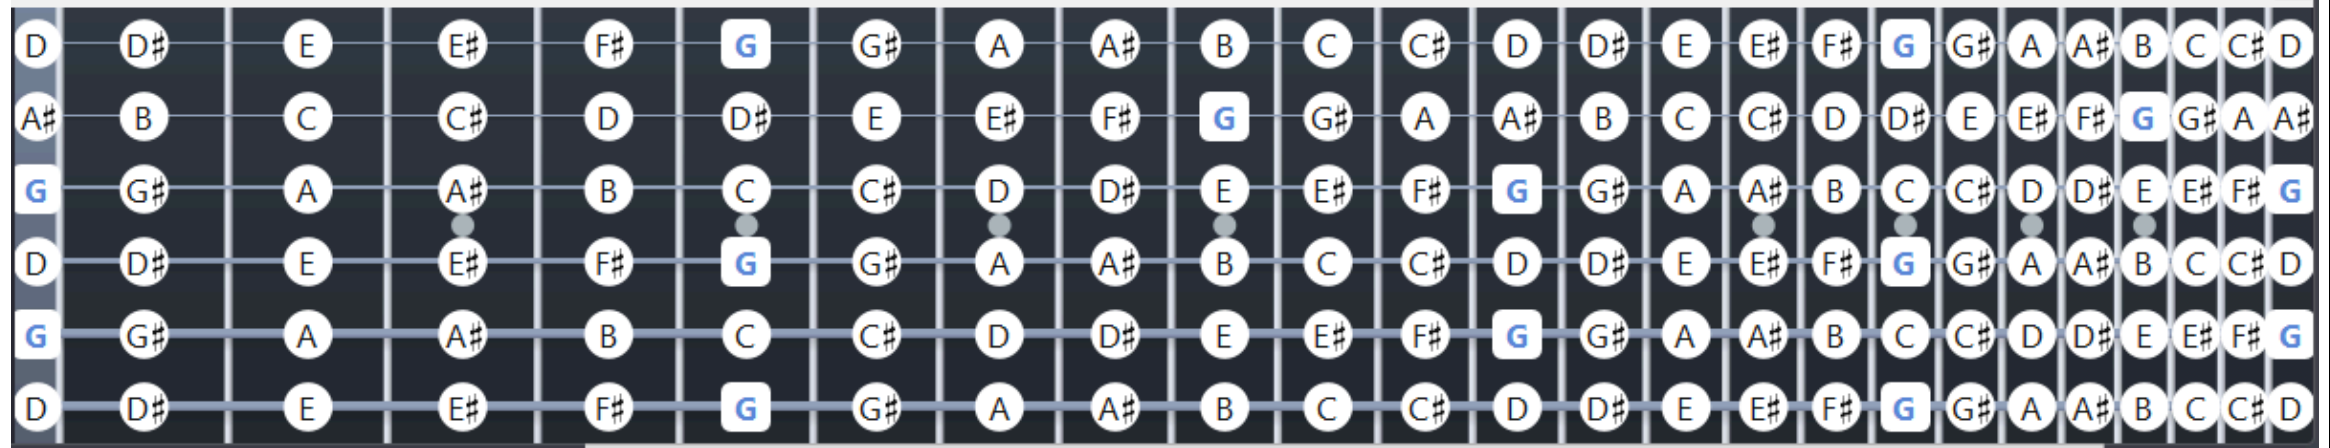

23 Feb 26
Rev. 3.0
© 2026

Gm
DBDGB_bE

FRETBOARD STRING SCHOOL

- Dobro - Lap Steel - Guitar - Weissenborn -

Nota Bene: You have to make the the enharmonic adjustment from A# to Bb.

Bossa Nova, classical song arrangements, Celtic, South American, and Caribbean music (Gonzalez p.28).

Like low bass tuning? This tuning is well suited for solo playing due to the root & doubled 5ths in the bass register (Volk p.19).

Fretboard Markup/Worksheet