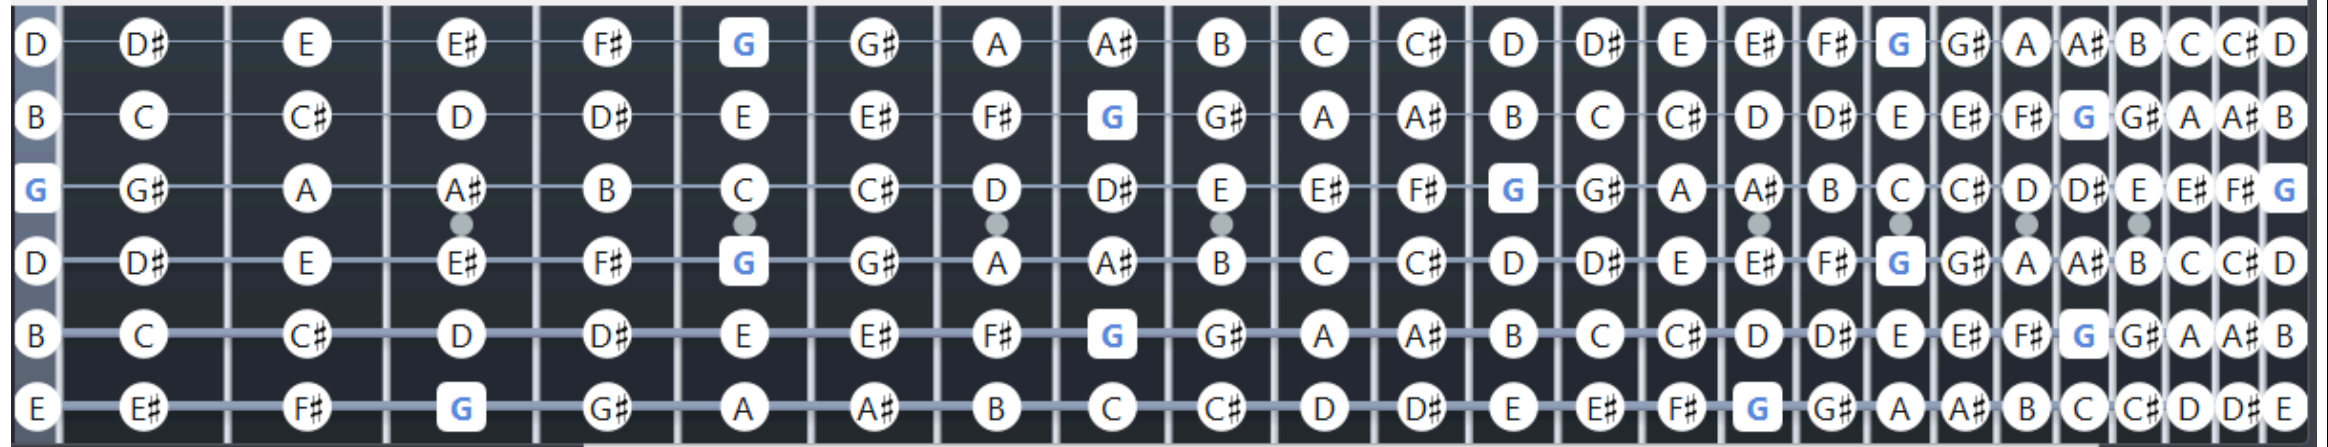

23 Feb 26
Rev. 3.0
© 2026

Drop E EGBGD

FRETBOARD STRING SCHOOL

- Dobro - Lap Steel - Guitar - Weissenborn -

I first discovered drop E tuning from [Greg Booth](#). He plays several arrangements in this tuning including Pretty Woman. I recommend listening to his work to learn more about this tuning. Yes it's very kewl!

I've also arranged a couple of pieces in the tuning for the dobro including Memory from Cats as well as others. It's an interesting and expressive tuning.

Fretboard Markup/Worksheet