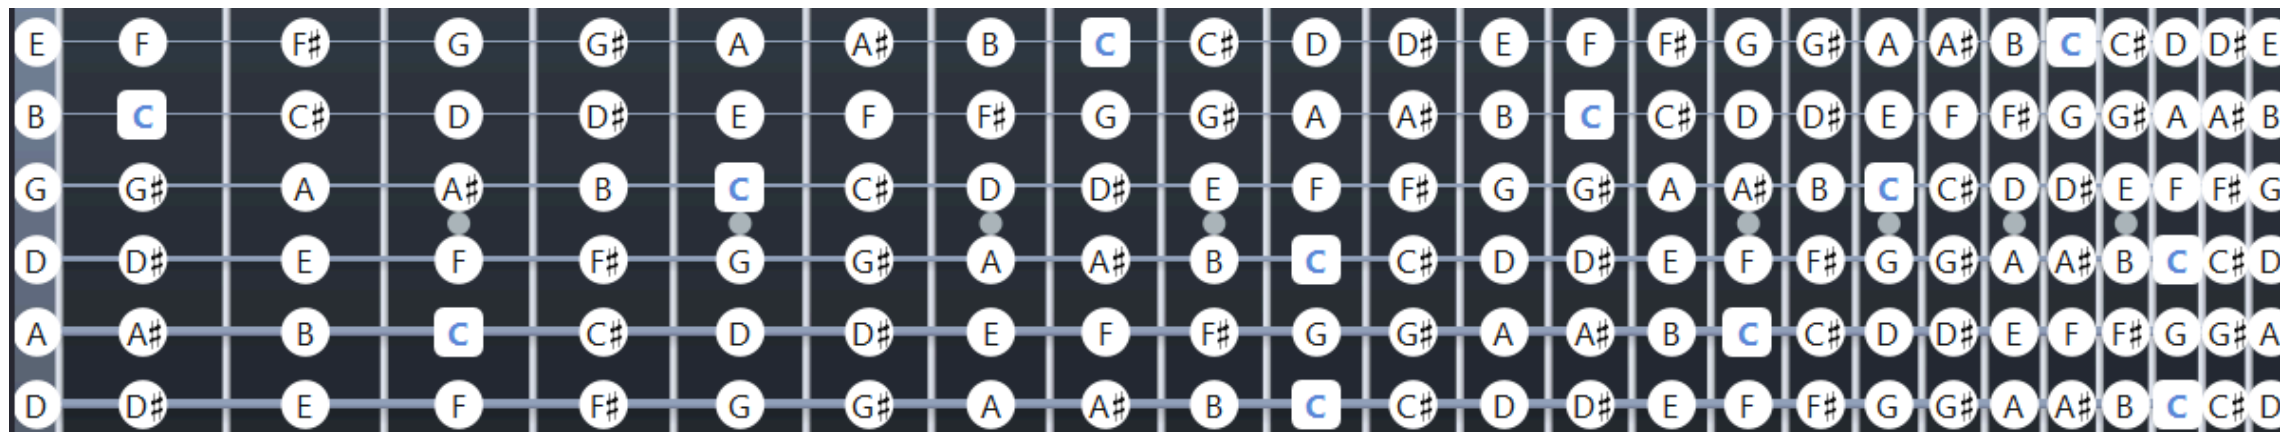

23 Feb 26
Rev. 3.0
© 2026

Drop D (D-6)
DADGBE

FRETBOARD STRING SCHOOL

- Dobro -- Lap Steel -- Guitar -- Weissenborn -

The most common of all altered tunings. Every style from every period uses this tuning (Gonzales p.28).

[Fretboard Markup/Worksheet](#)