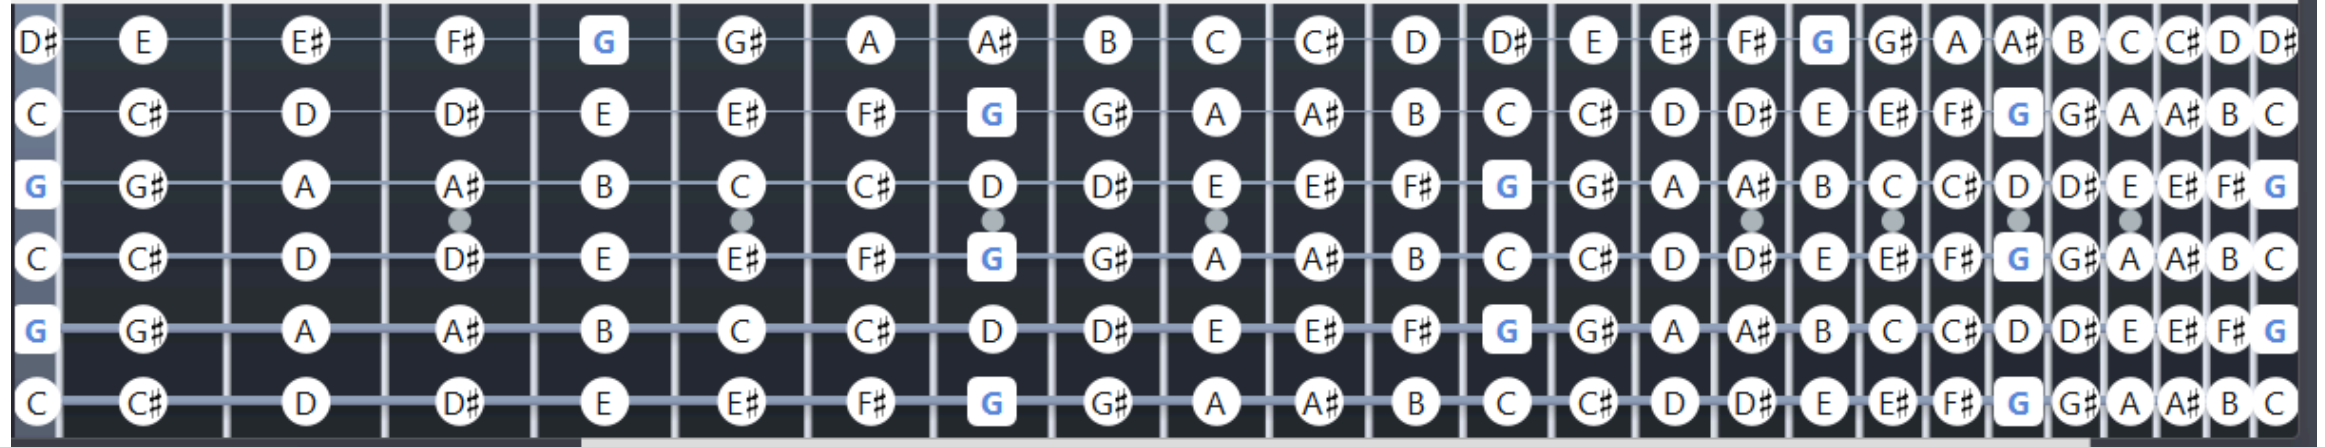

23 Feb 26
Rev. 3.0
© 2026

Cm
CGCGCEb

FRETBOARD STRING SCHOOL

- Dobro - Lap Steel - Guitar - Weissenborn -

Where Eb = D#

C minor tuning is often used for modern arrangements and original compositions requiring a dark and brooding tone. It allows for beautiful overlapping voices while easily changing the chord root or bass note (Gonzalez p.28). Great tuning for using your dobro as an orchestra.