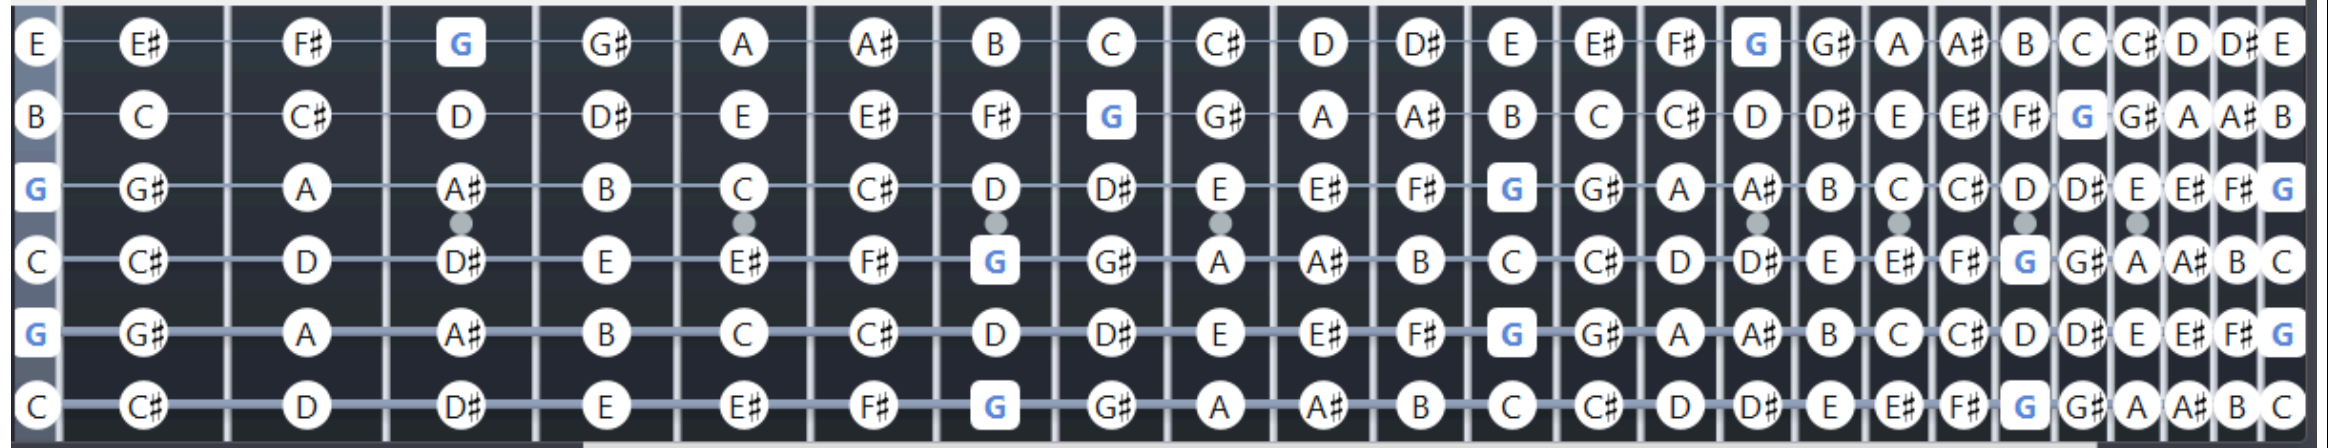

## Jazz tuning **CGCGBE**

# FRETBOARD STRING SCHOOL

- Dobro - Lap Steel - Guitar - Weissenborn -

Good for jazz arrangements (since the top 3 strings are in standard tuning) and for melody and altered-chord harmonies. (Gonzalez p.28).