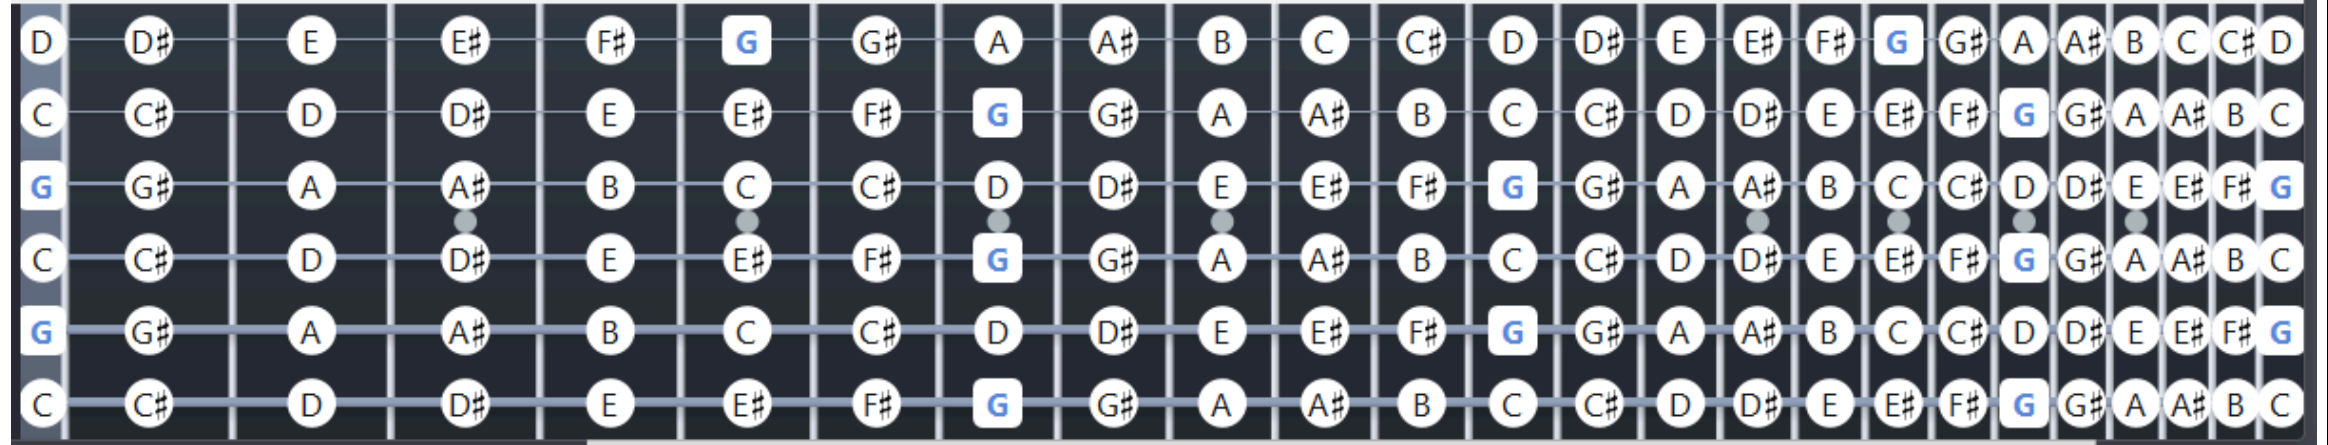

23 Feb 26
Rev. 3.0
© 2026

C9
CGCGCD

FRETBOARD STRING SCHOOL

- Dobro - Lap Steel - Guitar - Weissenborn -

The close relationship of the top 2 strings make fast melodic playing more comfortable. This tuning is a favorite of the Celtic players but can be found in every fingerstyle tradition. This is also a standard banjo tuning allowing the player to straddle major and minor as well as wonderful modal sounds (Gonzalez p.28).

Fretboard Markup/Worksheet